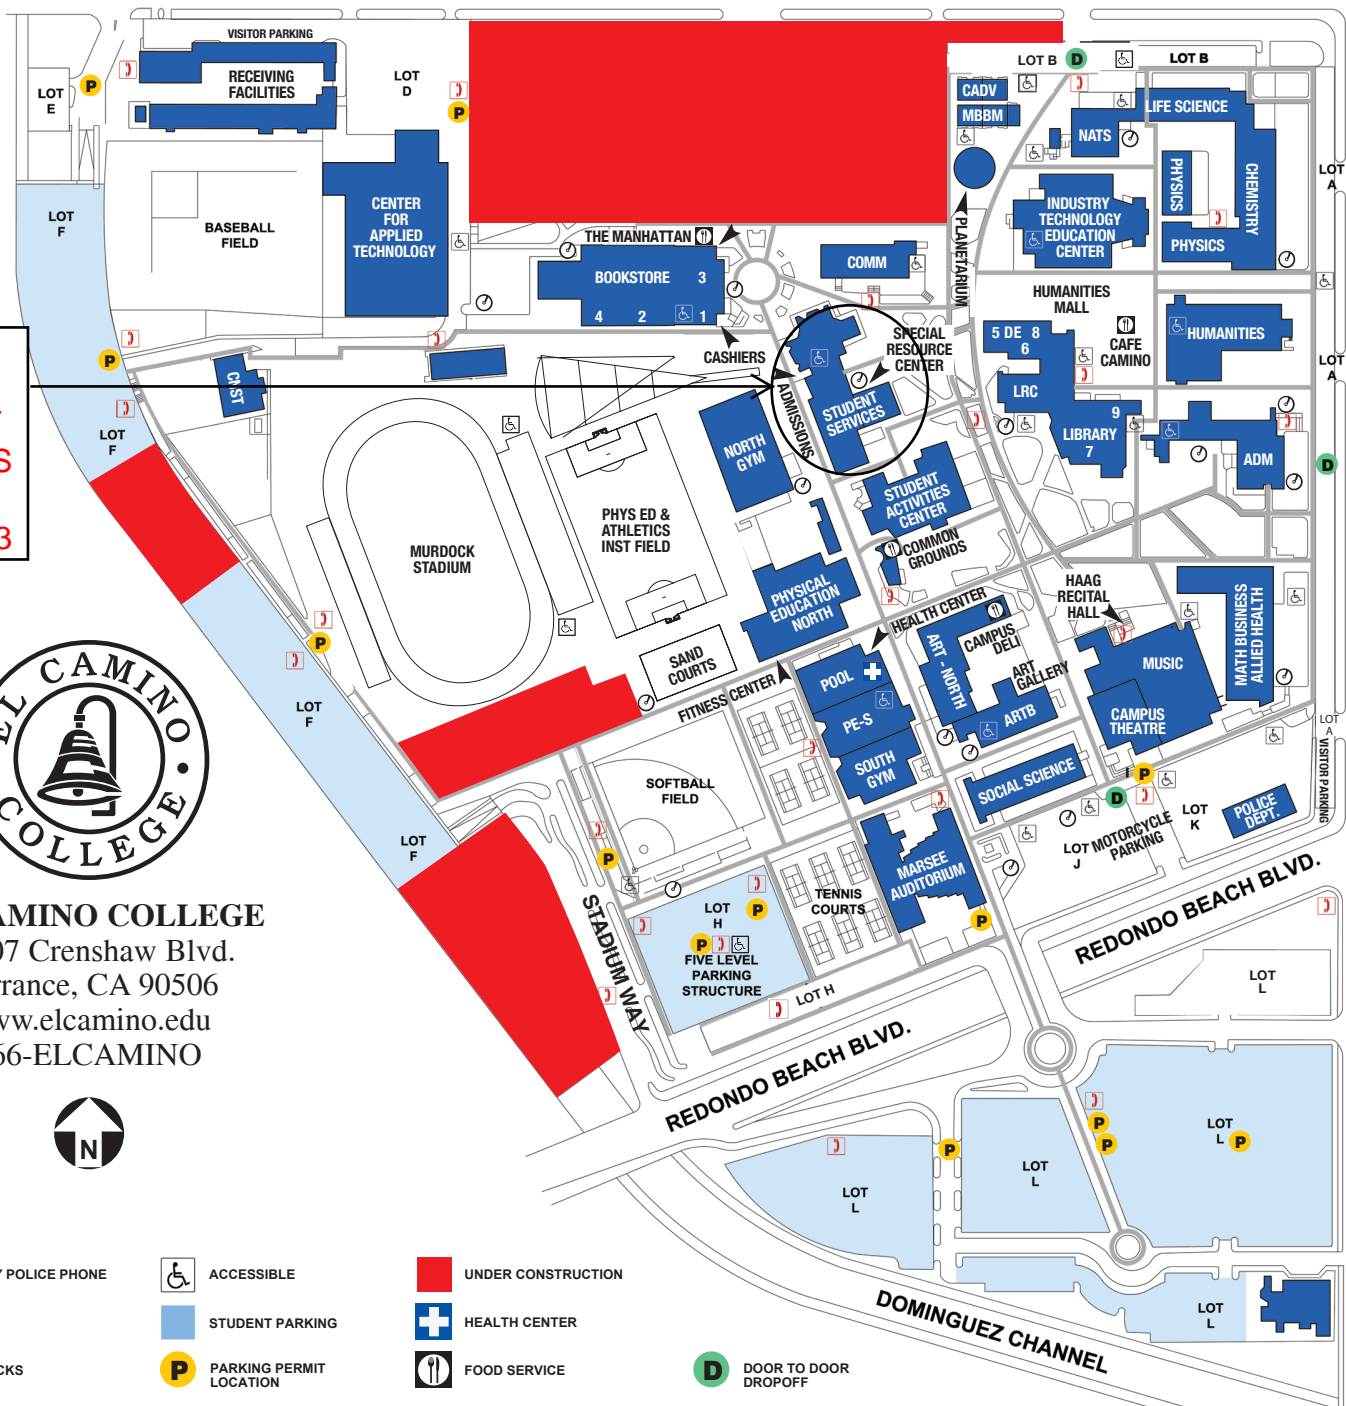

**RISE  
CENTER,  
STUDENT  
SERVICES  
CENTER  
ROOM 213**

**EL CAMINO COLLEGE**  
16007 Crenshaw Blvd.  
Torrance, CA 90506  
www.elcamino.edu  
866-ELCAMINO

**KEY:**

- EMERGENCY POLICE PHONE
- ACCESSIBLE
- UNDER CONSTRUCTION
- BUILDING
- STUDENT PARKING
- HEALTH CENTER
- BICYCLE RACKS
- PARKING PERMIT LOCATION
- FOOD SERVICE
- DOOR TO DOOR DROPOFF

**EL CAMINO COLLEGE**

BUILDING / LOCATION	ABBREVIATION	BUILDING / LOCATION	ABBREVIATION	CONFERENCE ROOMS:
ADMINISTRATION	ADM	MATH BUSINESS ALLIED HEALTH	MBA	ALONDRRA
ART AND BEHAVIORAL SCIENCE	ARTB	MURDOCK STADIUM	STAD	DECATHLON
ART BUILDING - NORTH	ARTN	MUSIC	MUSI	EAST DINING
BASEBALL FIELD	BBFL	NATURAL SCIENCE	NATS	STADIUM
BOOKSTORE	BKST	NORTH GYM	NGYM	
CAMPUS THEATRE	TH	PHYS ED & ATHLETICS INST FIELD	PEFD	
CENTER FOR APPLIED TECHNOLOGY	CAT	PHYSICAL EDUCATION NORTH	PE-N	
CHEMISTRY	CHEM	PHYSICAL EDUCATION SOUTH	PE-S	
CHERRY TREE OFFICES	CTO	PHYSICS	PHYS	
COMMUNICATIONS	COMM	PLANETARIUM	PLAN	
COMMUNITY EDUCATION	CADV	POLICE DEPARTMENT	ECPD	
CONSTRUCTION TECHNOLOGY	CNST	POOL	POOL	
DISTANCE EDUCATION CENTER	DE	SAND COURTS	SAND	
FIELDHOUSE	FLDH	SOFTBALL FIELD	SBFL	
HUMANITIES	H	SOCIAL SCIENCE	SOCS	
INDUSTRY TECHNOLOGY EDUCATION CENTER	ITEC	SOUTH GYM	SGYM	
LEARNING RESOURCES CENTER	LRC	SPECIAL RESOURCE CENTER	SRC	
LIBRARY	LIB	STUDENT ACTIVITIES CENTER	ACTC	
LIFE SCIENCE	LS	STUDENT SERVICES CENTER	SSVC	
MANHATTAN BEACH BLVD. MODULES	MBBM	TENNIS COURTS	TENN	
MARSEE AUDITORIUM	AUD	YARD	YARD	
				COMPUTER COMMONS